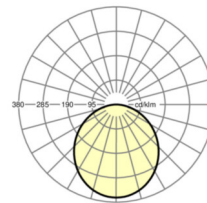

ELECTRICAL ENGINEERING

Controller	Electronic driver DALI2 (1 pcs.)
System output	10W
Mains voltage	230V/50Hz
Circuit breakers (inrush current)	20 pieces/B10, 30 pieces/B16
Energy efficiency class/light source	D

LIGHTING TECHNOLOGY

Placement	LED, Colour rendering/Light colour CRI ≥ 80 / 4000K
Colour tolerance (MacAdam)	3SDCM
Photobiological safety (Luminaire)	RG0
Nominal luminous flux	1003lm
LED service life	60000h L80/B50 (Tq 25°C), 100000h L70/B50 (Tq 25°C), 50000h L80/B50 (Tq 35°C)
Luminaire luminous efficiency	97lm/W
Beam angle	110°
UGR lat./long.	29.9 / 29.9

MECHANICS

Housing colour	traffic white RAL 9016
Dimensions (LxWxDxH)	125mm x 22mm
Depth	22mm
Ceiling system	cut-out ceilings [AD]
Ceiling cut-out (LxW/D)	110mm
Installation depth	52mm [AD]
Weight (net)	0.32kg
Type of installation	Ceiling installation individual mounting

Dimensions

H	22 mm	Height
D	125 mm	Diameter
T	22 mm	Depth
DA	110 mm	Cutting dimension diameter
DS min	10 mm	Ceiling thickness minimum
DS max	20 mm	Ceiling thickness maximum
Et(AD)	52 mm	Ceiling distance minimum (cut-out ceiling)
KL	97 mm	Length luminaire head or box for ballasts
KB	43 mm	Width luminaire head or box for ballasts
KH	29 mm	Height luminaire head or box for ballasts

DEEP-LINK

<https://www.regiolum.de/en/article/37731106640>